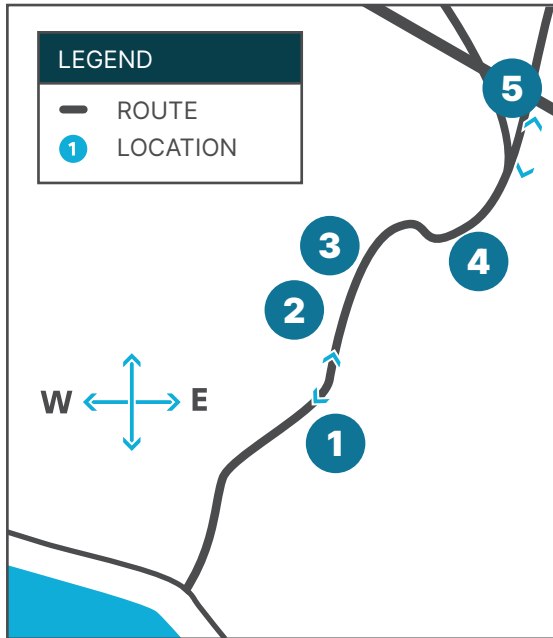

REGULAR SHUTTLE SCHEDULE 2025/26

Monday - Saturday 2025-26

① Dorms/ Lot 10	③ Main Campus	④ Big Bend		⑤ Artisan Apts.	④ Big Bend	③ Main Campus	② ACT V / Lot 16
--------------------	------------------	---------------	--	--------------------	---------------	------------------	---------------------

Schedule Also Available
my.lcad.edu/general-info/shuttle

Scan QR Code and bookmark for easy access.

(-) no service is provided at that stop on a particular trip

(*) end of service

Schedule subject to traffic conditions