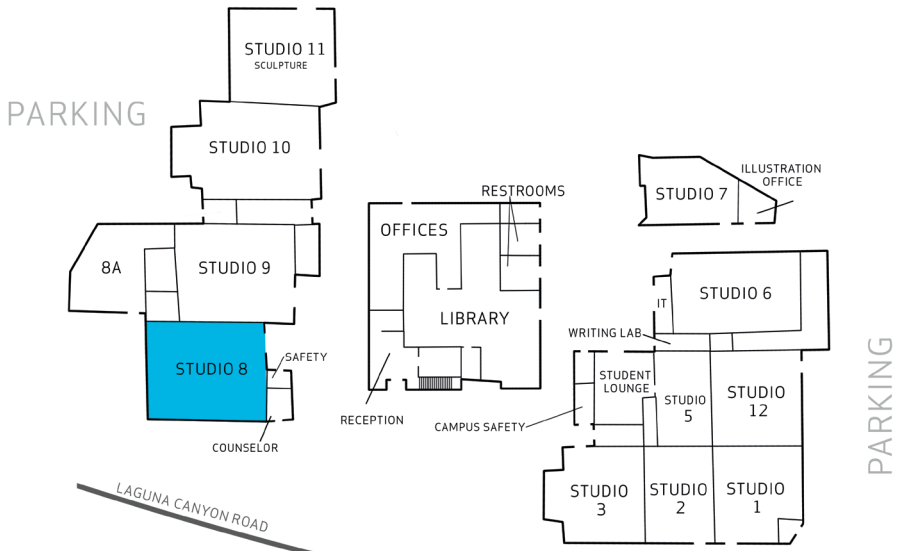

SATURDAY FIGURE DRAWING WORKSHOP

9:00 AM—2:00 PM

**Main Campus
Studio 8 (MC8)**

\$15.00 Drop-In Fee

**Free for all LCAD
Students, Faculty,
Staff + Alumni**

workshop@lcad.edu

SUGGESTED DRAWING MATERIALS LIST

- 18" x 24" paper (newsprint, bond, or sketch)
- Drawing board with two clips
- Charcoal pencils or graphite pencils
- Kneaded erasers
- Portable container to hold materials

Note: If you are under 18, a consent form must be signed by your parents/legal guardian with regards to the undraped model.